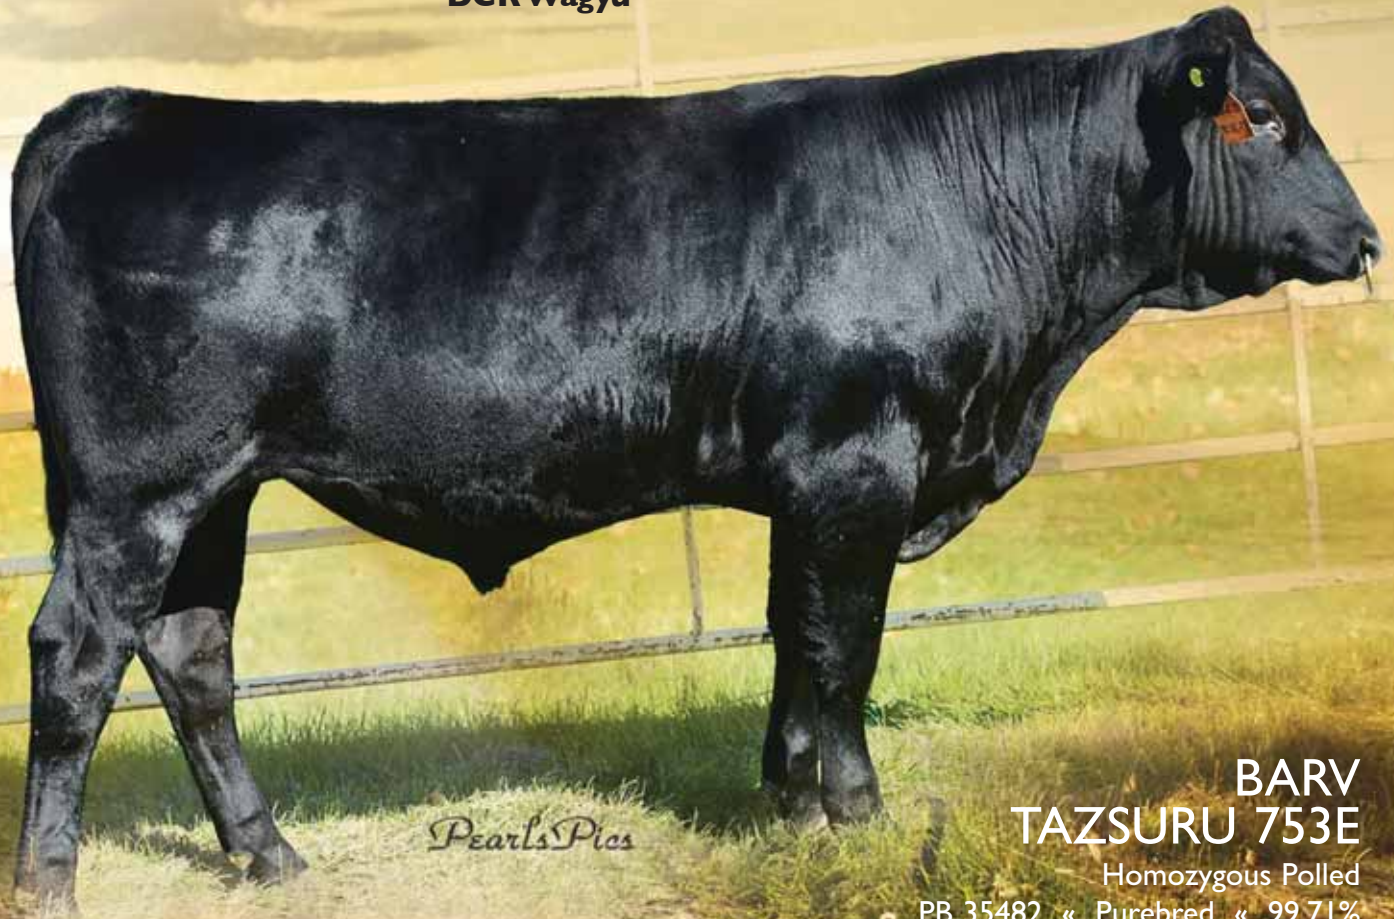

A FULL BROTHER TO 754E

Thank You!!

Congratulations and a special thank you to JDH Wagyu for their purchase of full possession in this great homozygous polled herd sire. He is the \$85,000 valued bull and we also wish to thank the following firms for investing in this bull as well ...

**Southern Cattle Co.**  
**Bowman Farms**

**Wyndum Wagyu**  
**McWilliams Wagyu**  
**DCR Wagyu**

**Bar R Wagyu**  
**J2 Wagyu**

*Pearls Pics*

**BARV**  
**TAZSURU 753E**

Homozygous Polled  
PB 35482 « Purebred « 99.71%  
Calved 11.12.17 « S: Bar R 52Y « D: Bar R 5U  
Red/Black « BW 74 lbs.